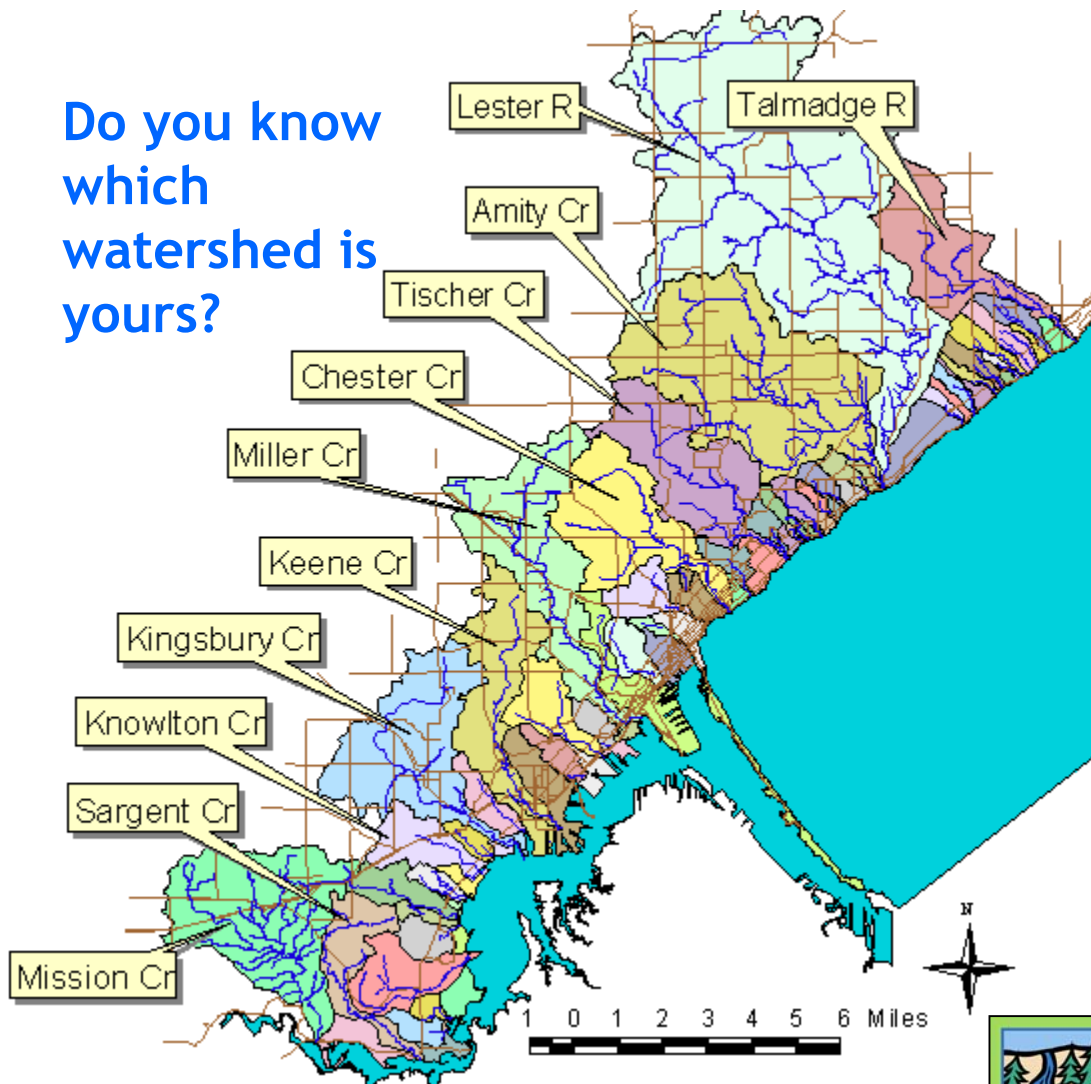

EVERYONE lives in a watershed!

A watershed is the area of land that drains to a particular lake, wetland or stream.

The City of Duluth is made up of many watersheds, all connected together like the pieces of a puzzle.

Do you know
which
watershed is
yours?

Everything
that happens
on the land
in your
watershed
affects its
water quality